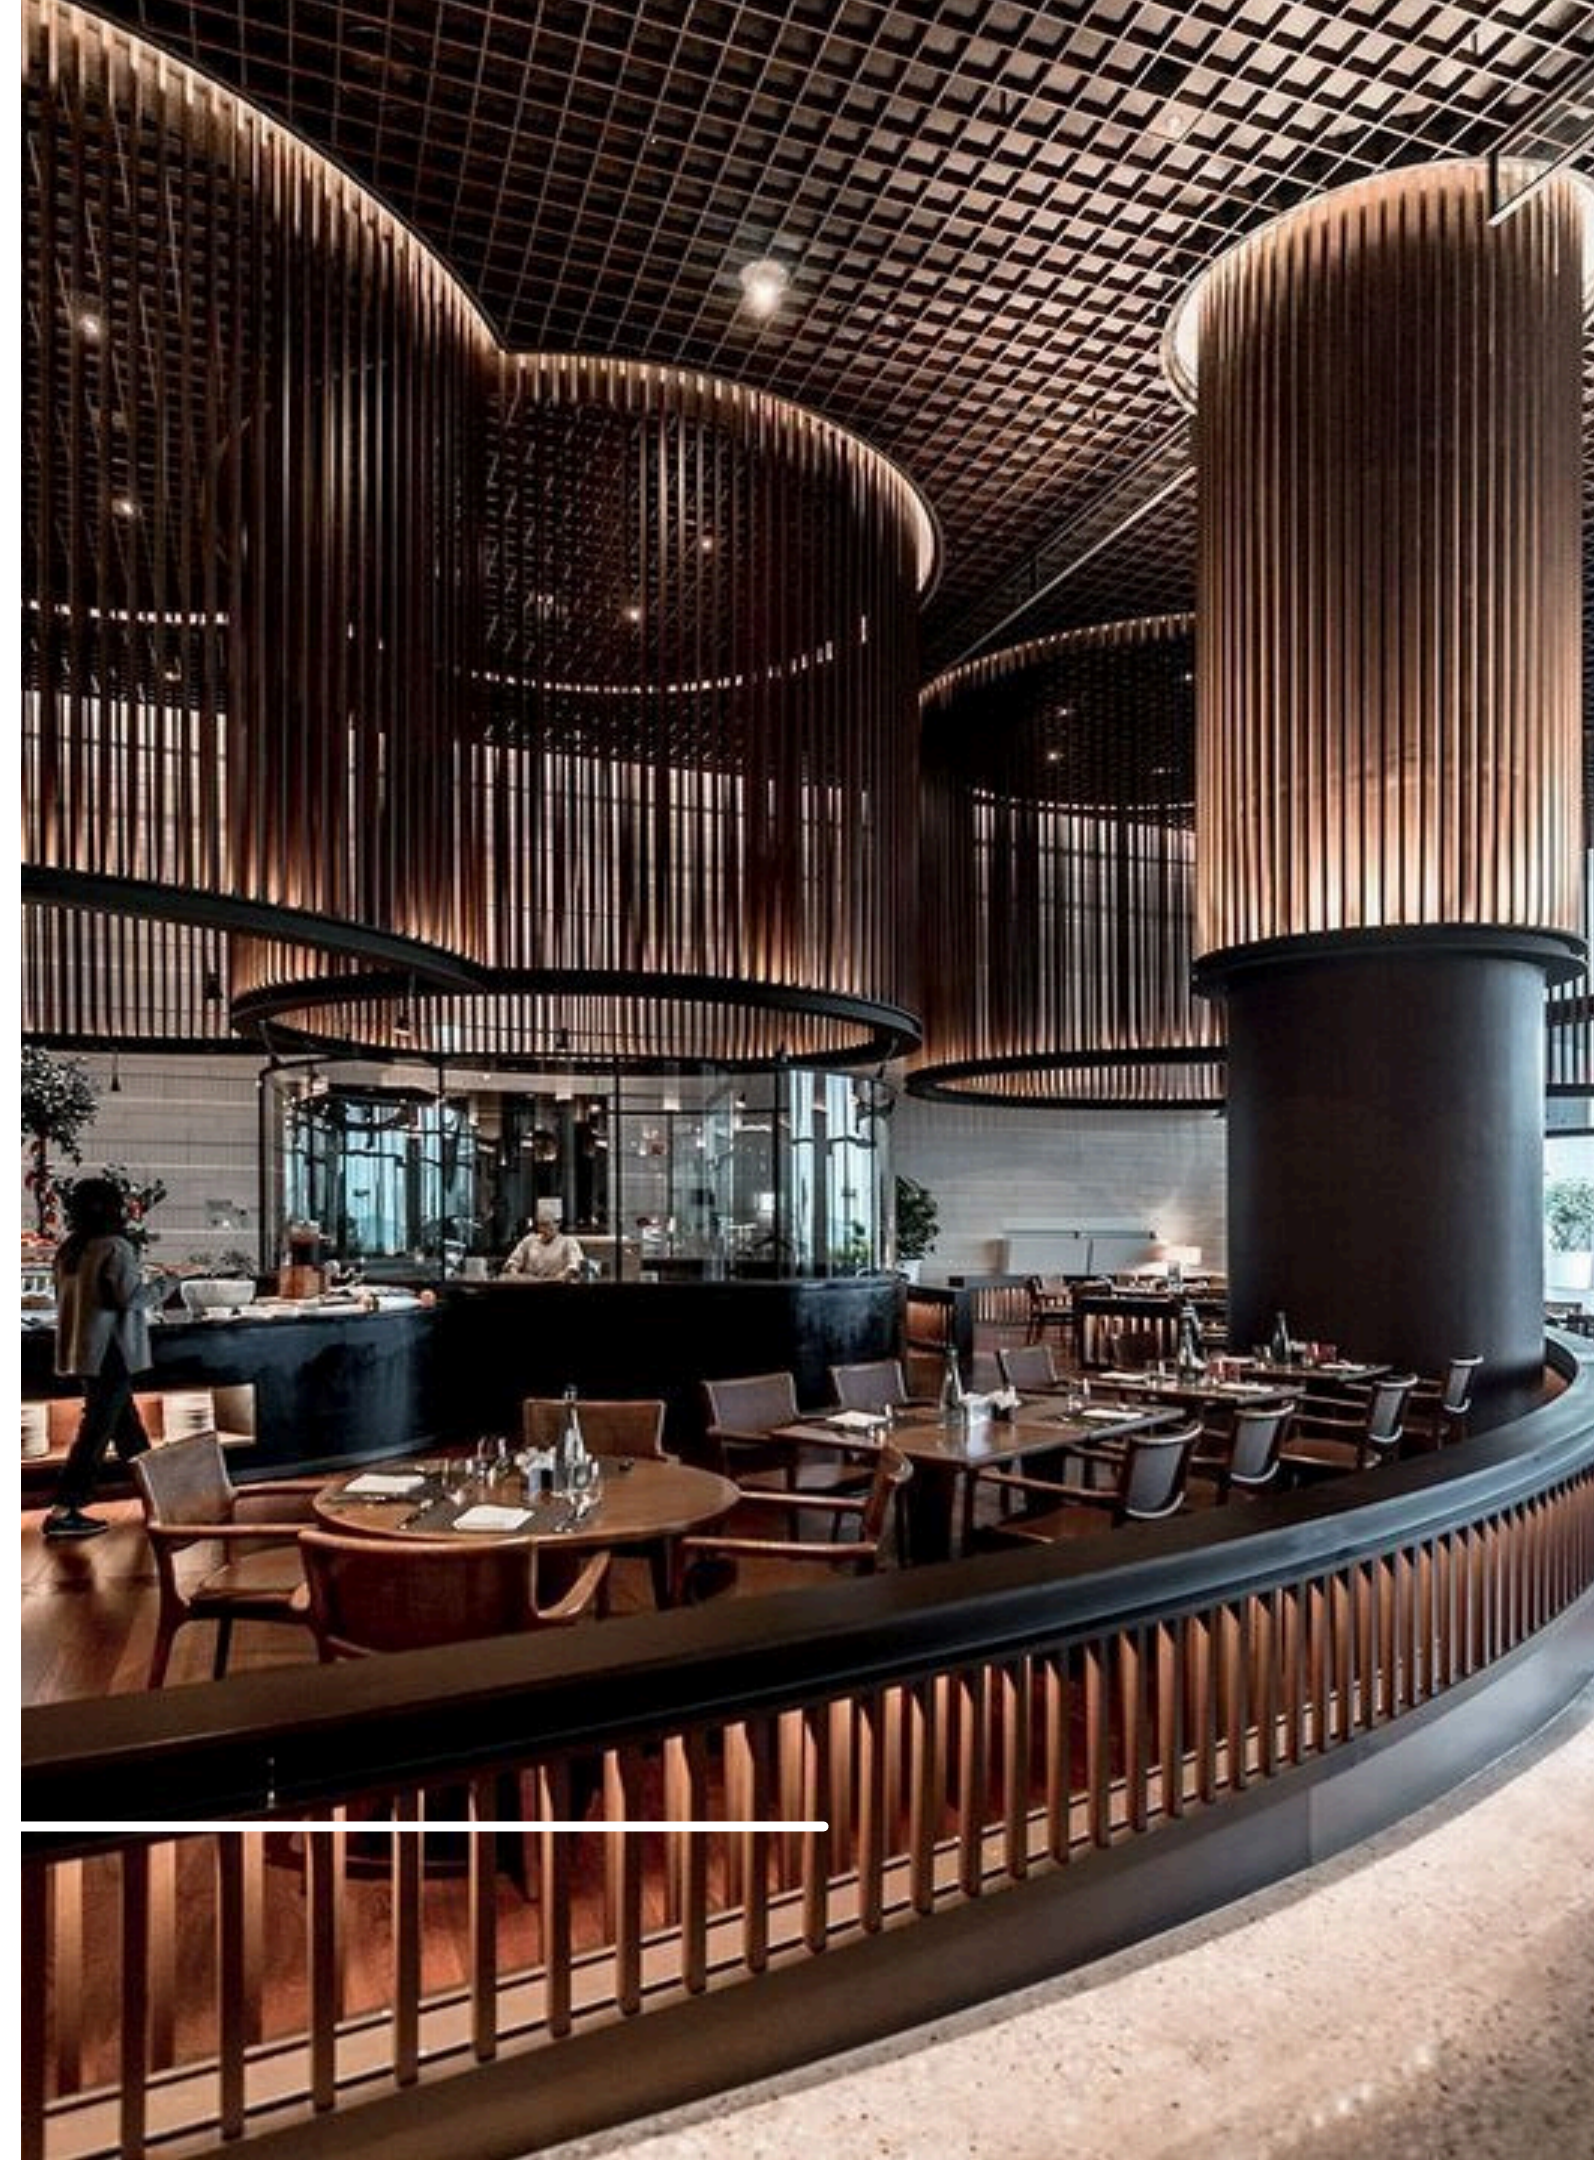

PRICE LIST

- A 10% discount on service price for orders exceeding $25,000. A sponsorship proposal offering a 15% discount on your subsequent service for every new customer you refer.
- A satisfaction guarantee or refund policy ensuring payment only upon full satisfaction with the outcome.
- Interest-free installment payment option to spread invoice payments over multiple months.
- Professional liability insurance providing coverage for damages to your or your clients' property during project completion.