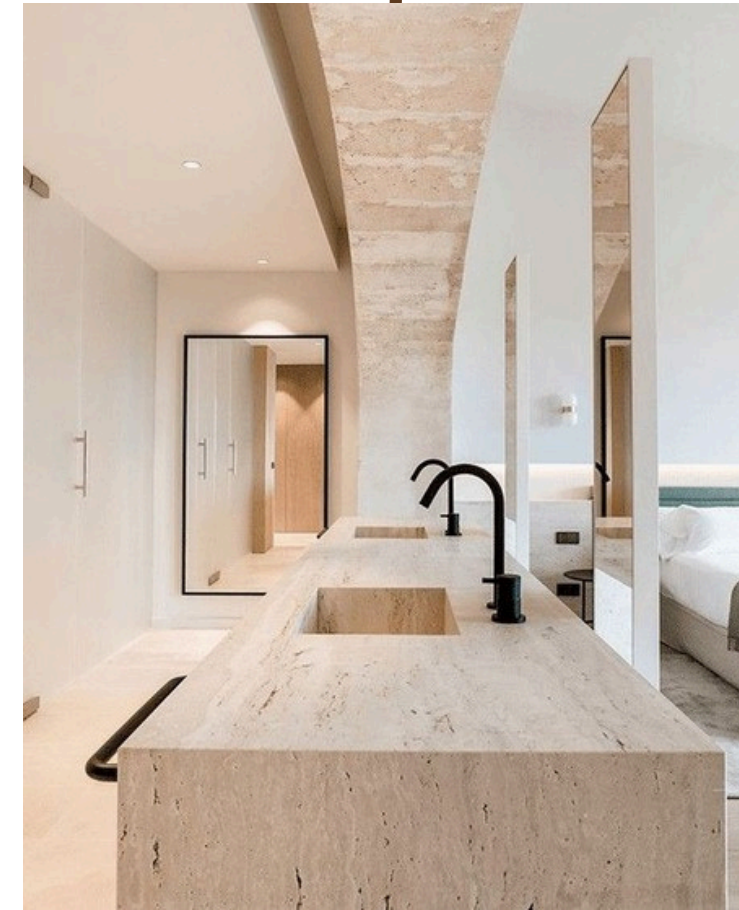

Vegetal

Purity

Candy

A minimalist design space features a clean and spacious layout, abundant natural light, and well-crafted, comfortable furniture with simple lines.

Line

S
t
y
l
e

M
i
n
i
m
a
l
i
s
m

Sleek

Simplicity
is key.

Scandinavian design embodies the principles of beauty, simplicity, and practicality. It enables you to adorn your living space with minimalism to achieve both comfort and functionality, all while fostering a gentle and tranquil ambiance.

Functional

Harmony

The contemporary style is defined by its expansive, airy spaces created through large windows on walls or roofs. Emphasizing the connection to the outdoors and the blending of spaces are key elements of this style.